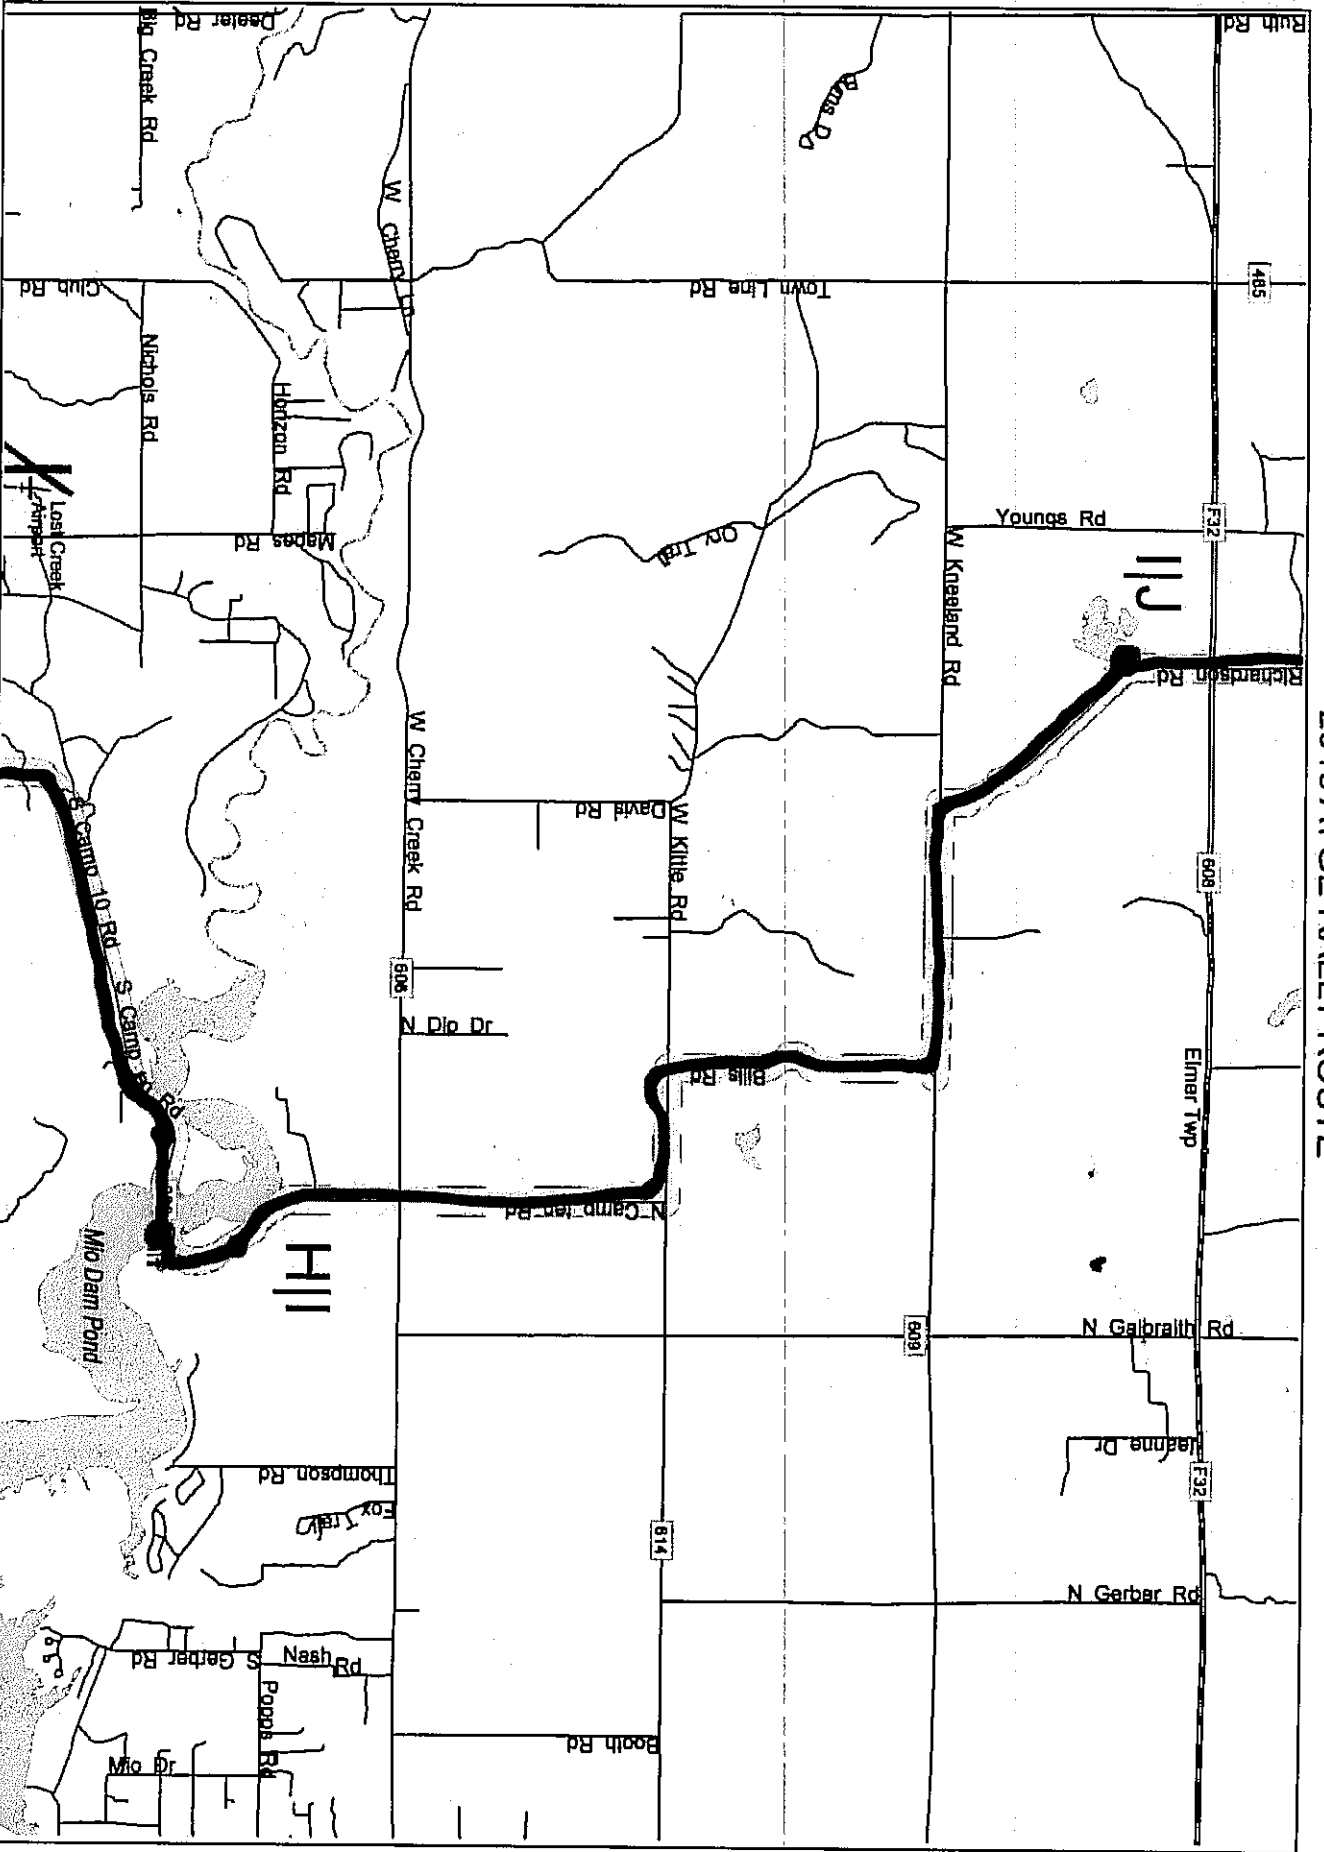

2015 AYGGE RALLY ROUTE

Copyright © and (P) 1988-2012 Microtech Corporation and/or its suppliers. All rights reserved. <http://www.microtech.com/struts/>
Certain markings and direction data © 2012 NAVTEQ. All rights reserved. The Data for areas of Canada includes information taken with permission from Canadian authorities, including: © Her Majesty the Queen in Right of Canada, © Queen's Printer for Ontario, NAVTEQ and NAVTEQ ON BOARD are trademarks of NAVTEQ. © 2012 1816 Alys North America, Inc. All rights reserved. This Atlas and The Atlas are trademarks of The Atlas, Inc. © 2012 by Applied Geographic Solutions. All rights reserved. Portions © Copyright 2012 by Woodall Publications Corp. All rights reserved.