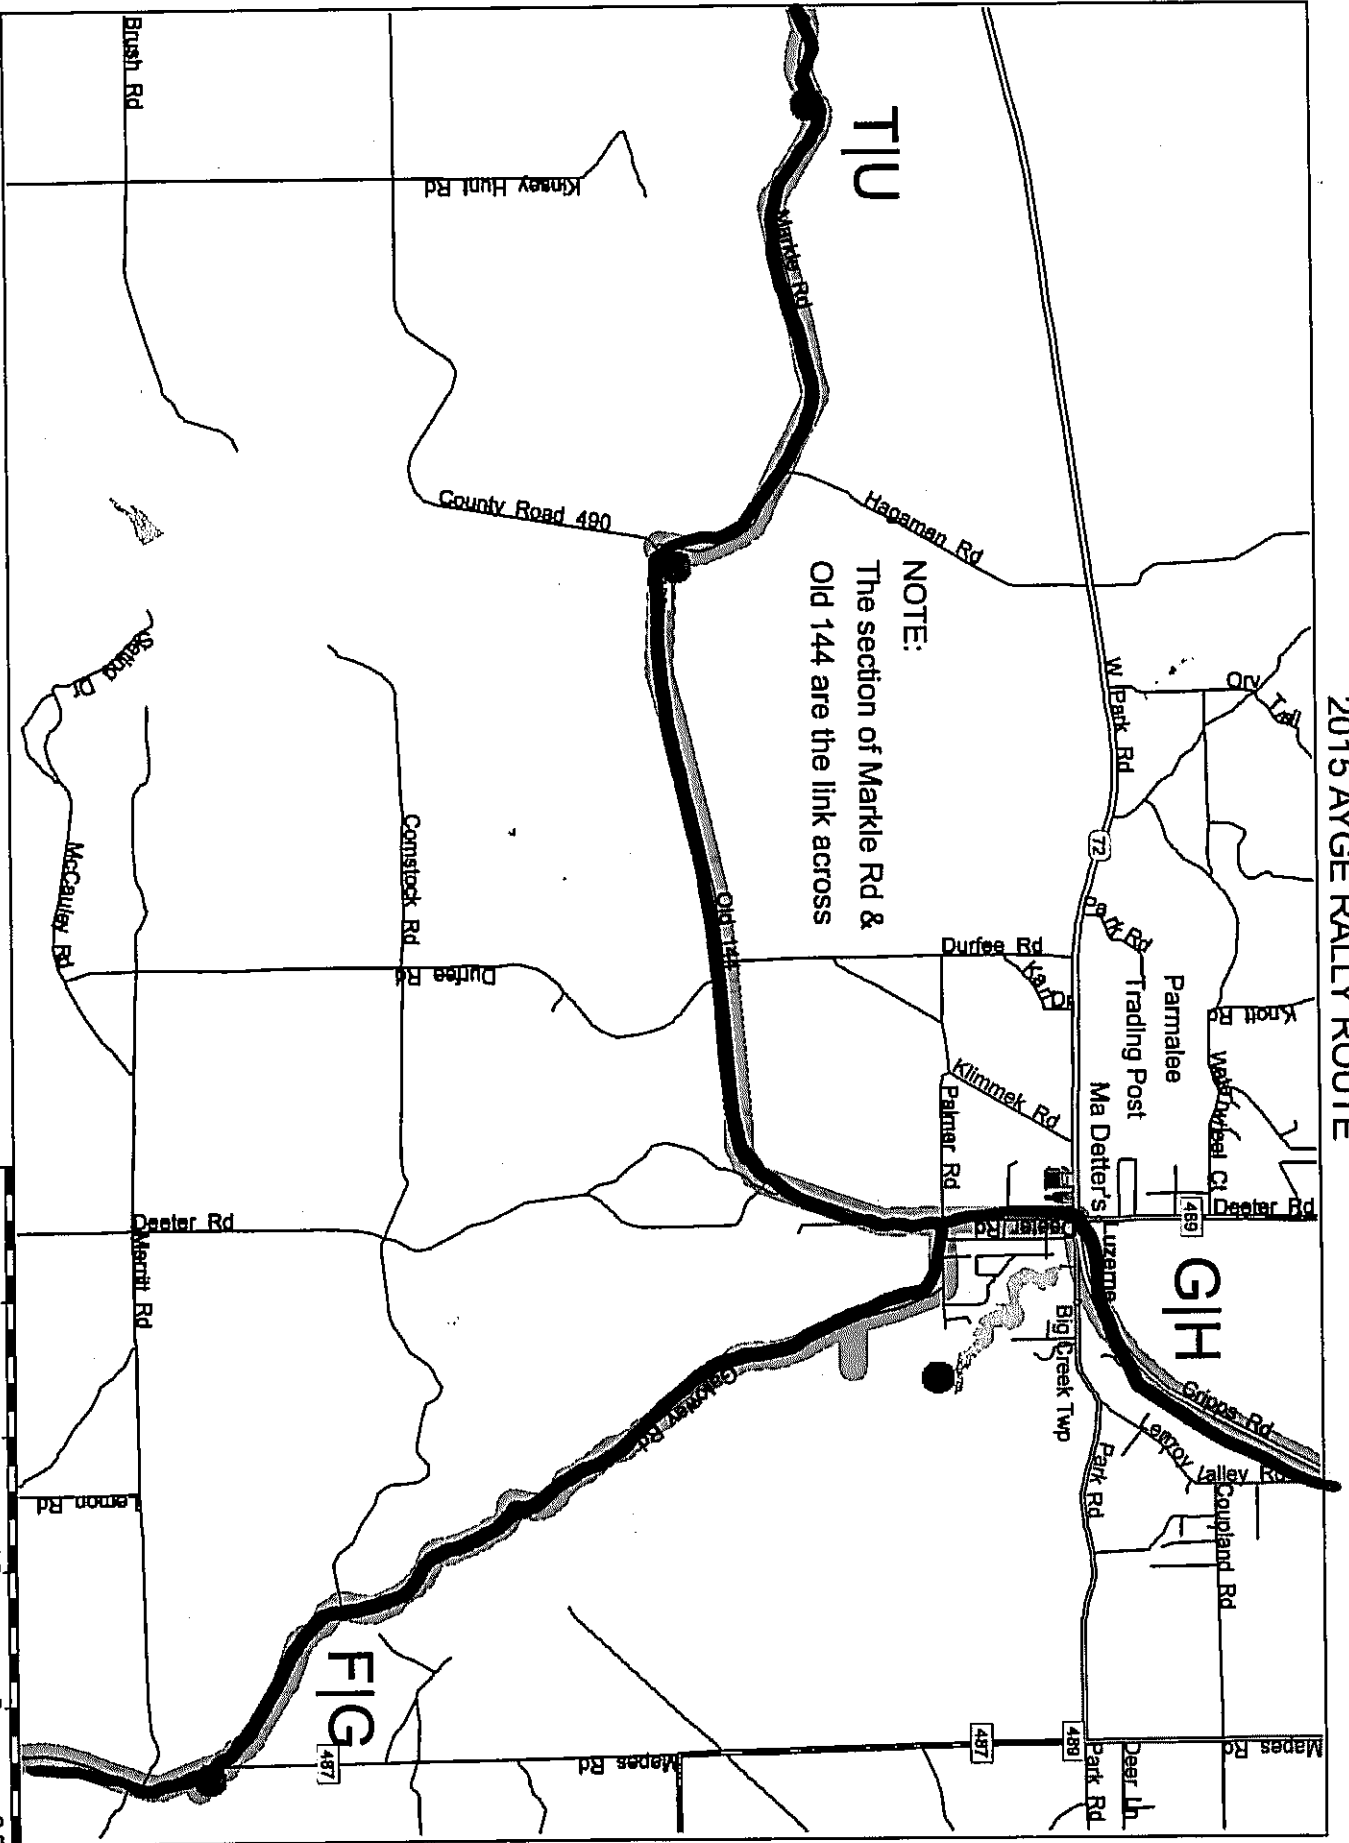

2015 AYGE RALLY ROUTE

Copyright © and (P) 1986-2012 Microsoft Corporation and/or its suppliers. All rights reserved. <http://www.microsoft.com/maps/>
Canadian mapping and direction data © 2012 NAVTEQ. All rights reserved. The Data for areas of Canada includes information taken with permission from Canadian authorities, including © Her Majesty the Queen in Right of Canada, © Queen's Printer for Ontario, NAVTEQ and NAVTEQ ON BOARD are trademarks of NAVTEQ. © 2012 Tele Atlas North America, Inc. All rights reserved. Tele Atlas and Tele Atlas North America are trademarks of Tele Atlas, Inc. © 2012 by Applied Geographic Solutions. All rights reserved. Portions © Copyright 2012 by Wondall Publications Corp. All rights reserved.