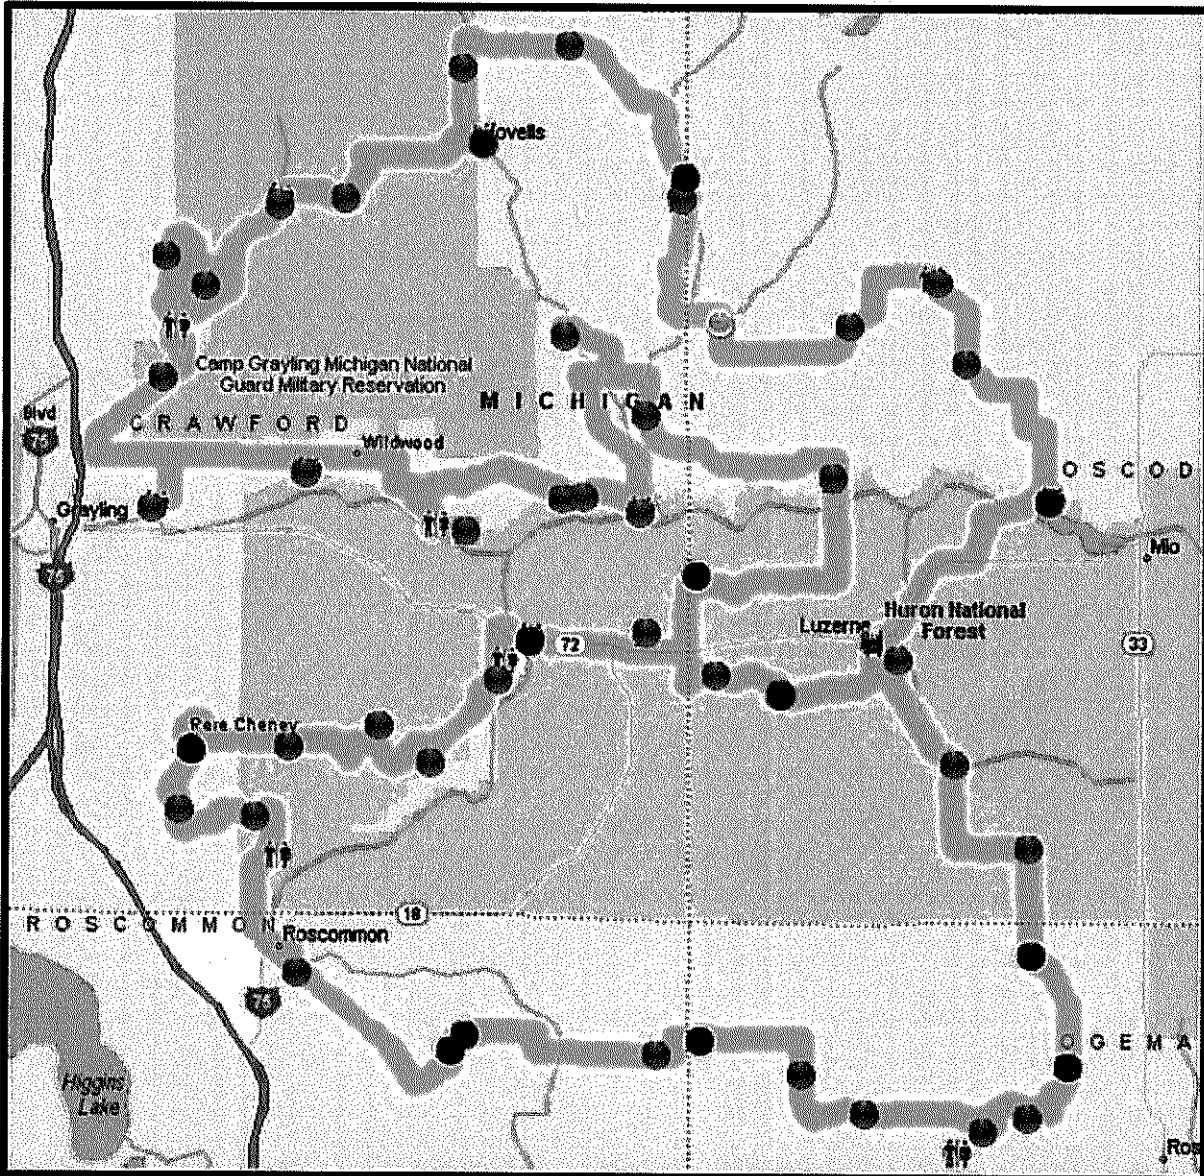

Welcome to the  
**2015 Are You Geocacher Enough Road Rally**

**\*\*\*\* Warning \*\*\*\***

**Insanity has replaced reason**

**"Whoa, Come with me now. I'm gonna take you down**

**Whoa, Come with me now, I'm gonna show you how"**

**-Come with me now by the Kongos**

2015 AYGE RALLY ROUTE

Copyright © and (P) 1988-2012 Microsoft Corporation and/or its suppliers. All rights reserved. http://www.microsoft.com/maps/

Custom mapping and direction data © 2012 NAVTEQ. All rights reserved. The data for areas of Canada includes information taken with permission from Canadian authorities, including © Her Majesty the Queen in Right of Canada. © Queen's Printer for Ontario. NAVTEQ and NAVTEQ ON BOARD are trademarks of NAVTEQ. © 2012 Tele Atlas North America, Inc. All rights reserved. Tele Atlas and Tele Atlas North America are trademarks of Tele Atlas, Inc. © 2012 by Applied Geographic Solutions. All rights reserved. Portions © Copyright 2012 by Woodall Publications Corp. All rights reserved.